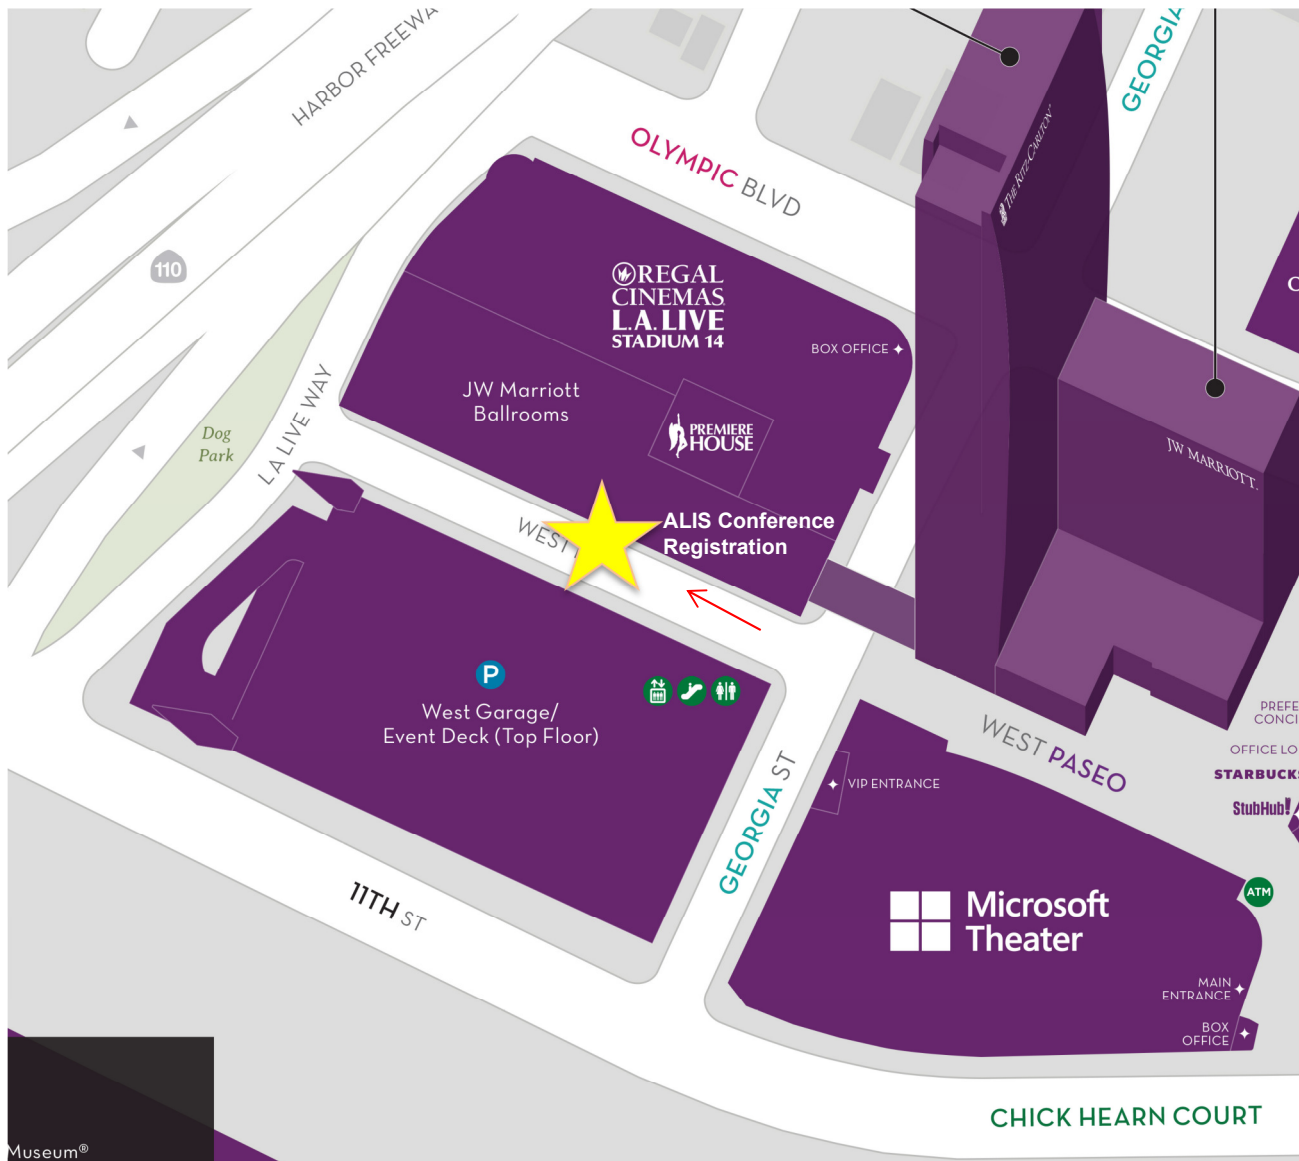

JW Marriott - West Road

ALIS Conference 2017
January 23-25, 2017

Driving Directions from North:

110 Freeway Southbound:

- Exit Olympic Blvd. and turn right at end of ramp
- Turn right at Olympic Blvd.
- Turn right at Georgia St.
- Turn right in the first driveway (West Road)
- Arrive at ***West Road ***

Driving Directions from South:

405 Fwy north to 110 Fwy north (Harbor Fwy/Los Angeles)

- Take 110 Fwy north and transition to the 10 Fwy West
- Take the Pico Blvd. off ramp
- Continue north past Pico Blvd. (on L.A. Live Wy.)
- Go past 11th Street
- Turn right at Olympic Blvd.
- Turn right at Georgia St.
- Turn right in the first driveway (West Road)
- Arrive at ***West Road***

**ALIS Conference Registration is in the Gold Ballroom Lobby adjacent to the West Road.
Physical Street Address is 1015 S. Georgia Street**